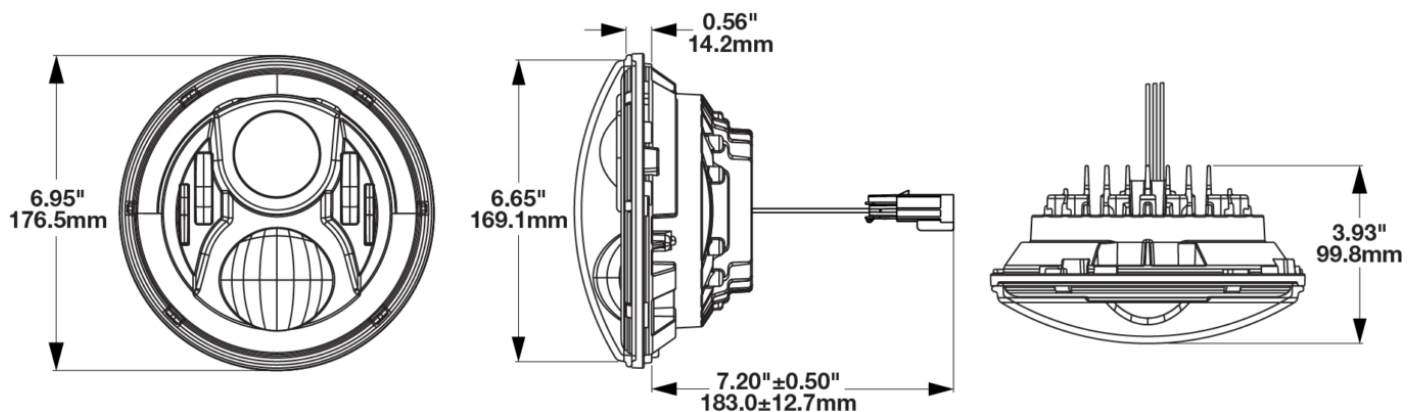

PRODUCT DIMENSIONS

Print date: 2024-08-11

© 2024 J.W. Speaker Corporation • Germantown, WI U.S.A.
www.jwspeaker.com • speaker@jwspeaker.com • 262.251.6660

J.W. SPEAKER
Engineered. Lighting. Solutions.