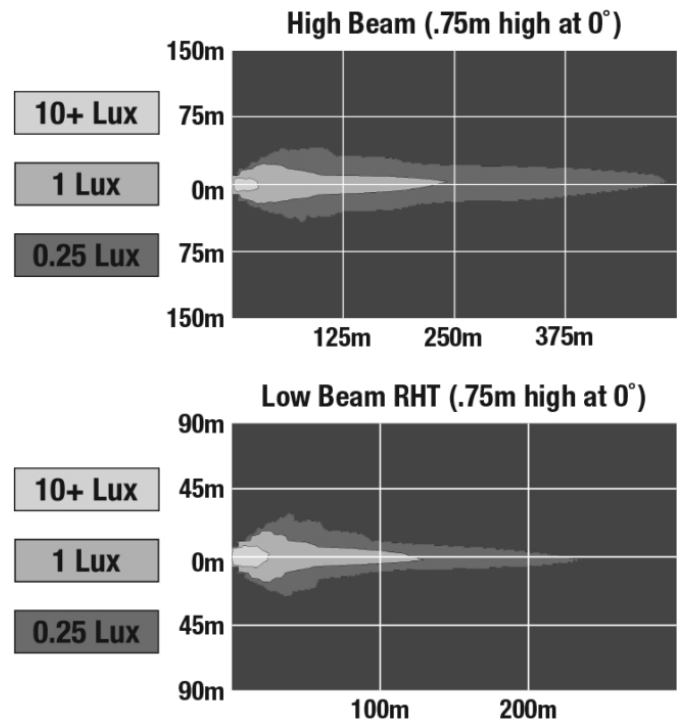

## PHOTOMETRIC SPECIFICATIONS

<b>Raw Lumen Output</b>	3,200 (High Beam); 1,770 (Low Beam)
<b>Effective Lumen Output</b>	1,260 (High Beam); 750 (Low Beam)
<b>Candela Output</b>	71,500 (High Beam); 35,003 (Low Beam)
<b>Nominal LED Color Temperature</b>	5000 K
<b>Beam Pattern(s)</b>	Forward Lighting - High Beam (DOT/ECE) Forward Lighting - Low Beam (DOT)